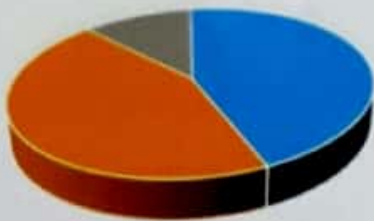

Govt. Gramya Bharti College Hardibazar, Dist.-Korba (C.G)

Average pass percentage of Student during last five years

Programme Name	Year	Number of Students Appeared	Number of Students Passed	Percentage
M.A. IV Sem. Economics	(2018-19)	4	4	100.00%
Programme Name	Year	Number of Students Appeared	Number of Students Passed	Percentage
M.A. IV Sem. Political Science	(2018-19)	9	4	44.44%
Programme Name	Year	Number of Students Appeared	Number of Students Passed	Percentage
M.A. IV Sem. Geography	(2018-19)	12	1	8.33%
Programme Name	Year	Number of Students Appeared	Number of Students Passed	Percentage
M.A. IV Sem. Sociology	(2018-19)	10	10	100.00%
Programme Name	Year	Number of Students Appeared	Number of Students Passed	Percentage
M.A. IV Sem. Hindi	(2018-19)	19	12	63.16%
Programme Name	Year	Number of Students Appeared	Number of Students Passed	Percentage
M.A. IV Sem. English	(2018-19)	7	7	100.00%

M.A. IV Sem. Economics (2018-19)