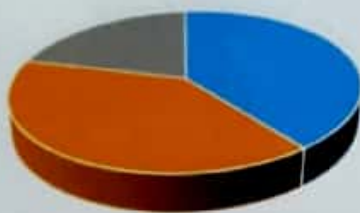

Govt. Gramya Bharti College Hardibazar, Dist.-Korba (C.G)

Average pass percentage of Student during last five years

Programme Name	Year	Number of Students Appeared	Number of Students Passed	Percentage
M.A. Final Economics	(2016-17)	2	2	100.00%
Programme Name	Year	Number of Students Appeared	Number of Students Passed	Percentage
M.A. Final Political Science	(2016-17)	8	8	100.00%
Programme Name	Year	Number of Students Appeared	Number of Students Passed	Percentage
M.A. Final Geography	(2016-17)	6	6	100.00%
Programme Name	Year	Number of Students Appeared	Number of Students Passed	Percentage
M.A. Final Sociology	(2016-17)	11	7	63.64%
Programme Name	Year	Number of Students Appeared	Number of Students Passed	Percentage
M.A. Final Hindi	(2016-17)	28	28	100.00%
Programme Name	Year	Number of Students Appeared	Number of Students Passed	Percentage
M.A. Final English	(2016-17)	13	13	100.00%

M.A. Final Economics (2016-17)