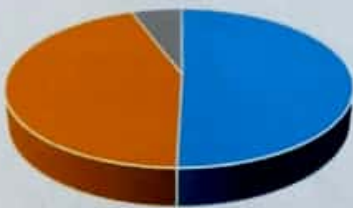

Govt. Gramya Bharti College Hardibazar, Dist.-Korba (C.G)
Average pass percentage of Student during last five years

Programme Name	Year	Number of Students Appeared	Number of Students Passed	Percentage
M.Sc. Final Chemistry	(2017-18)	11	11	100.00%
Programme Name	Year	Number of Students Appeared	Number of Students Passed	Percentage
M.Sc. Final Geology	(2017-18)	0	0	0.00%
Programme Name	Year	Number of Students Appeared	Number of Students Passed	Percentage
M.Sc. Final Botany	(2017-18)	14	6	42.86%
Programme Name	Year	Number of Students Appeared	Number of Students Passed	Percentage
M.Sc. Final Physics	(2017-18)	4	1	25.00%
Programme Name	Year	Number of Students Appeared	Number of Students Passed	Percentage
M.Sc. Final Mathematics	(2017-18)	8	7	87.50%
Programme Name	Year	Number of Students Appeared	Number of Students Passed	Percentage
M.Sc. Final Zoology	(2017-18)	22	15	68.18%

M.A. Final Economics (2017-18)