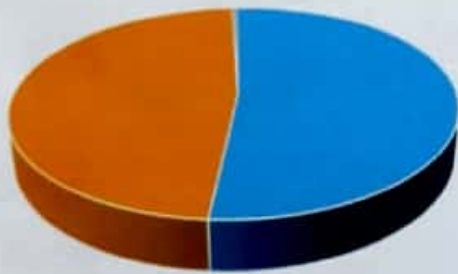

Govt. Gramya Bharti College Hardibazar, Dist.-Korba (C.G)
Average pass percentage of Student during last five years

Programme Name	Year	Number of Students Appeared	Number of Students Passed	Percentage
B.Sc. III	(2019-20)	140	129	92.14%
Programme Name	Year	Number of Students Appeared	Number of Students Passed	Percentage
B.A. III	(2019-20)	230	226	98.26%
Programme Name	Year	Number of Students Appeared	Number of Students Passed	Percentage
B.Com. III	(2019-20)	64	63	98.44%

B.Sc. III (2019-20)