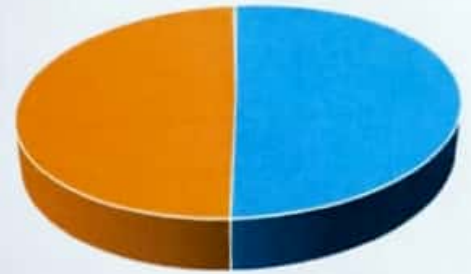

B.A. III (2019-20)