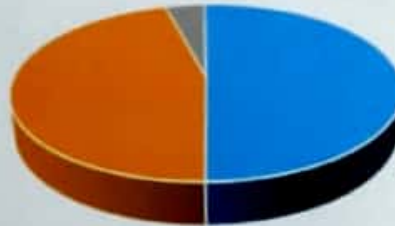

M.A. IV Sem. Political Science (2019-20)

- Number of Students Appeared
- Number of Students Passed
- Percentage