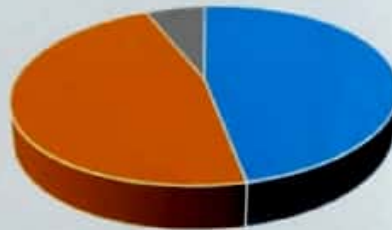

M.A. Final Political Science (2016-17)