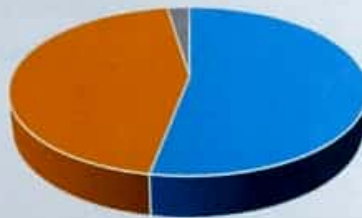

M.A. Final Political Science (2017-18)