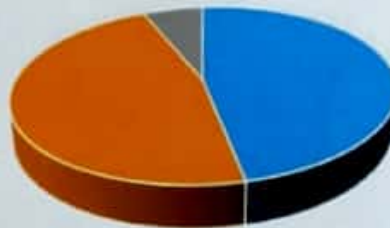

M.A. Final Political Science (2016-17)