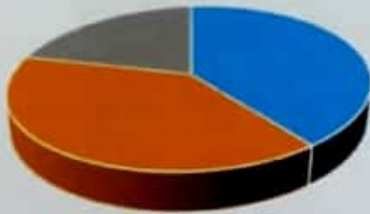

Govt. Gramya Bharti College Hardibazar, Dist.-Korba (C.G)
Average pass percentage of Student during last five years

Programme Name	Year	Number of Students Appeared	Number of Students Passed	Percentage
M.Sc. Final Chemistry	(2016-17)	10	6	60.00%
Programme Name	Year	Number of Students Appeared	Number of Students Passed	Percentage
M.Sc. Final Geology	(2016-17)	1	1	100.00%
Programme Name	Year	Number of Students Appeared	Number of Students Passed	Percentage
M.Sc. Final Botany	(2016-17)	3	3	100.00%
Programme Name	Year	Number of Students Appeared	Number of Students Passed	Percentage
M.Sc. Final Physics	(2016-17)	10	10	100.00%
Programme Name	Year	Number of Students Appeared	Number of Students Passed	Percentage
M.Sc. Final Mathematics	(2016-17)	0	0	0.00%
Programme Name	Year	Number of Students Appeared	Number of Students Passed	Percentage
M.Sc. Final Zoology	(2016-17)	45	43	95.56%

M.A. Final Economics (2016-17)