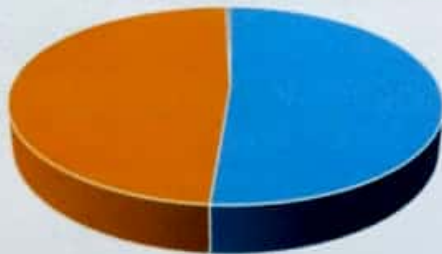

Govt. Gramya Bharti College Hardibazar, Dist.-Korba (C.G)
Average pass percentage of Student during last five years

Programme Name	Year	Number of Students Appeared	Number of Students Passed	Percentage
B.Sc. III	(2018-19)	127	120	94.49%
Programme Name	Year	Number of Students Appeared	Number of Students Passed	Percentage
B.A. III	(2018-19)	230	204	88.70%
Programme Name	Year	Number of Students Appeared	Number of Students Passed	Percentage
B.Com. III	(2018-19)	68	66	97.06%

B.Sc. III (2018-19)