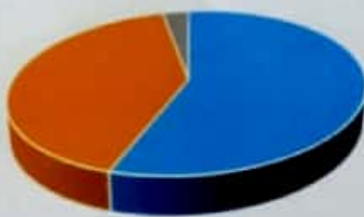

Govt. Gramya Bharti College Hardibazar, Dist.-Korba (C.G)
Average pass percentage of Student during last five years

Programme Name	Year	Number of Students Appeared	Number of Students Passed	Percentage
M.A. Final Economics	(2015-16)	15	11	73.33%
Programme Name	Year	Number of Students Appeared	Number of Students Passed	Percentage
M.A. Final Political Science	(2015-16)	5	4	80.00%
Programme Name	Year	Number of Students Appeared	Number of Students Passed	Percentage
M.A. Final Geography	(2015-16)	25	24	96.00%
Programme Name	Year	Number of Students Appeared	Number of Students Passed	Percentage
M.A. Final Sociology	(2015-16)	16	13	81.25%
Programme Name	Year	Number of Students Appeared	Number of Students Passed	Percentage
M.A. Final Hindi	(2015-16)	23	21	91.30%
Programme Name	Year	Number of Students Appeared	Number of Students Passed	Percentage
M.A. Final English	(2015-16)	2	2	100.00%

M.A. Final Economics (2015-16)