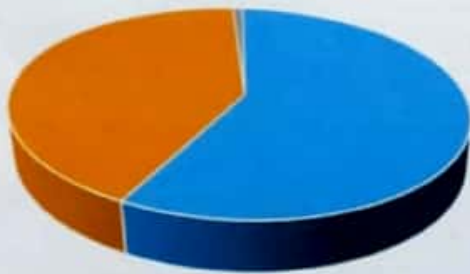

Govt. Gramya Bharti College Hardibazar, Dist.-Korba (C.G.)
Average pass percentage of Student during last five years

Programme Name	Year	Number of Students Appeared	Number of Students Passed	Percentage
B.Sc. III	(2015-16)	51	37	72.55%
Programme Name	Year	Number of Students Appeared	Number of Students Passed	Percentage
B.A. III	(2015-16)	240	218	90.83%
Programme Name	Year	Number of Students Appeared	Number of Students Passed	Percentage
B.Com.	(2015-16)	82	75	91.46%

B.Sc. III (2015-16)