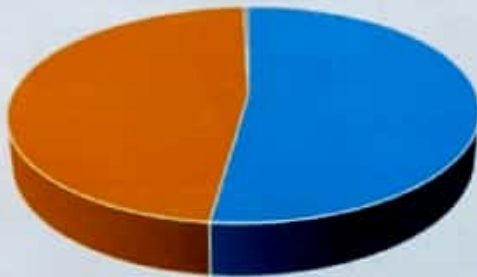

Govt. Gramya Bharti College Hardibazar, Dist.-Korba (C.G)
Average pass percentage of Student during last five years

Programme Name	Year	Number of Students Appeared	Number of Students Passed	Percentage
B.Sc. III	(2017-18)	122	111	90.98%
Programme Name	Year	Number of Students Appeared	Number of Students Passed	Percentage
B.A. III	(2017-18)	230	204	88.70%
Programme Name	Year	Number of Students Appeared	Number of Students Passed	Percentage
B.Com. III	(2017-18)	73	71	97.26%

B.Sc. III (2017-18)