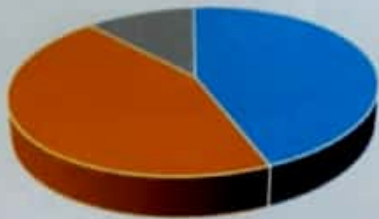

Govt. Gramya Bharti College Hardibazar, Dist.-Korba (C.G)
Average pass percentage of Student during last five years

Programme Name	Year	Number of Students Appeared	Number of Students Passed	Percentage
M.Sc. IV Sem. Chemistry	(2018-19)	25	5	20.00%
Programme Name	Year	Number of Students Appeared	Number of Students Passed	Percentage
M.Sc. IV Sem. Geology	(2018-19)	6	5	83.33%
Programme Name	Year	Number of Students Appeared	Number of Students Passed	Percentage
M.Sc. IV Sem. Botany	(2018-19)	27	6	22.22%
Programme Name	Year	Number of Students Appeared	Number of Students Passed	Percentage
M.Sc. IV Sem. Physics	(2018-19)	6	2	33.33%
Programme Name	Year	Number of Students Appeared	Number of Students Passed	Percentage
M.Sc. IV Sem. Mathematics	(2018-19)	10	5	50.00%
Programme Name	Year	Number of Students Appeared	Number of Students Passed	Percentage
M.Sc. IV Sem. Zoology	(2018-19)	33	19	57.58%

M.A. IV Sem. Economics (2018-19)