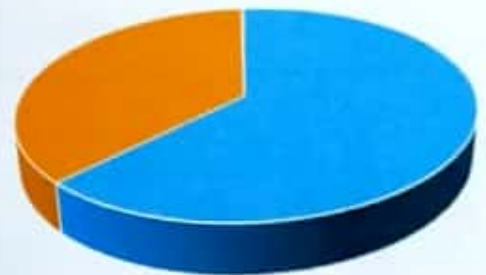

B.A. III (2016-17)

- Number of Students Appeared
- Number of Students Passed
- Percentage