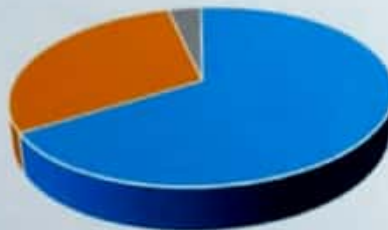

M.A. IV Sem. Political Science (2018-19)