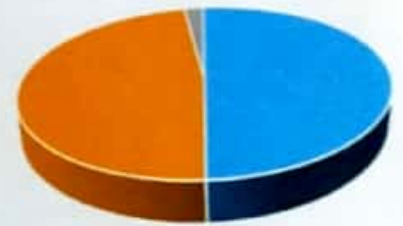

M.A. Final Geography (2015-16)