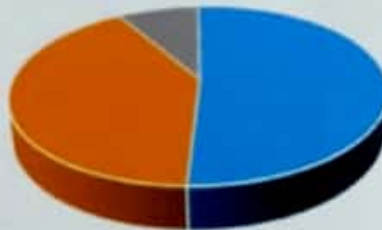

M.A. Final Political Science (2015-16)