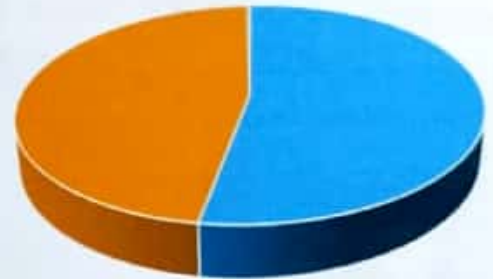

B.A. III (2017-18)