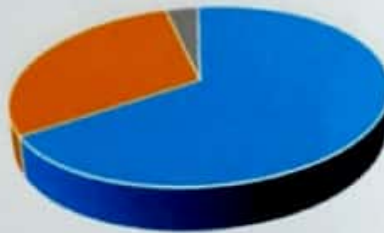

M.A. IV Sem. Political Science (2018-19)