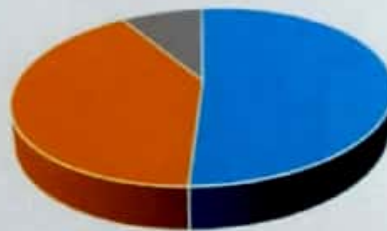

M.A. Final Political Science (2015-16)