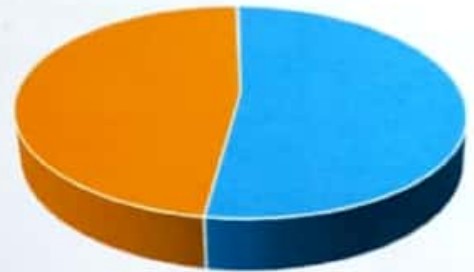

B.A. III (2015-16)