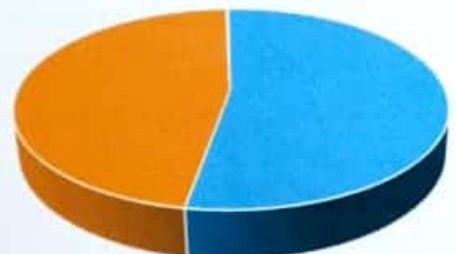

B.A. III (2018-19)