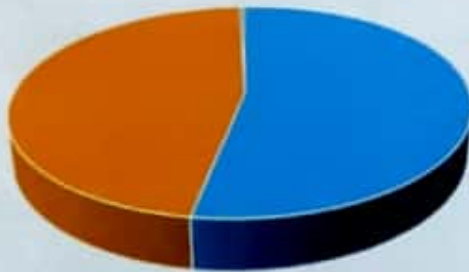

Govt. Gramya Bharti College Hardibazar, Dist.-Korba (C.G)
Average pass percentage of Student during last five years

Programme Name	Year	Number of Students Appeared	Number of Students Passed	Percentage
B.Sc. III	(2016-17)	136	119	87.50%
Programme Name	Year	Number of Students Appeared	Number of Students Passed	Percentage
B.A. III	(2016-17)	213	125	58.69%
Programme Name	Year	Number of Students Appeared	Number of Students Passed	Percentage
B.Com. III	(2016-17)	76	60	78.95%

B.Sc. III (2016-17)

- Number of Students Appeared
- Number of Students Passed
- Percentage